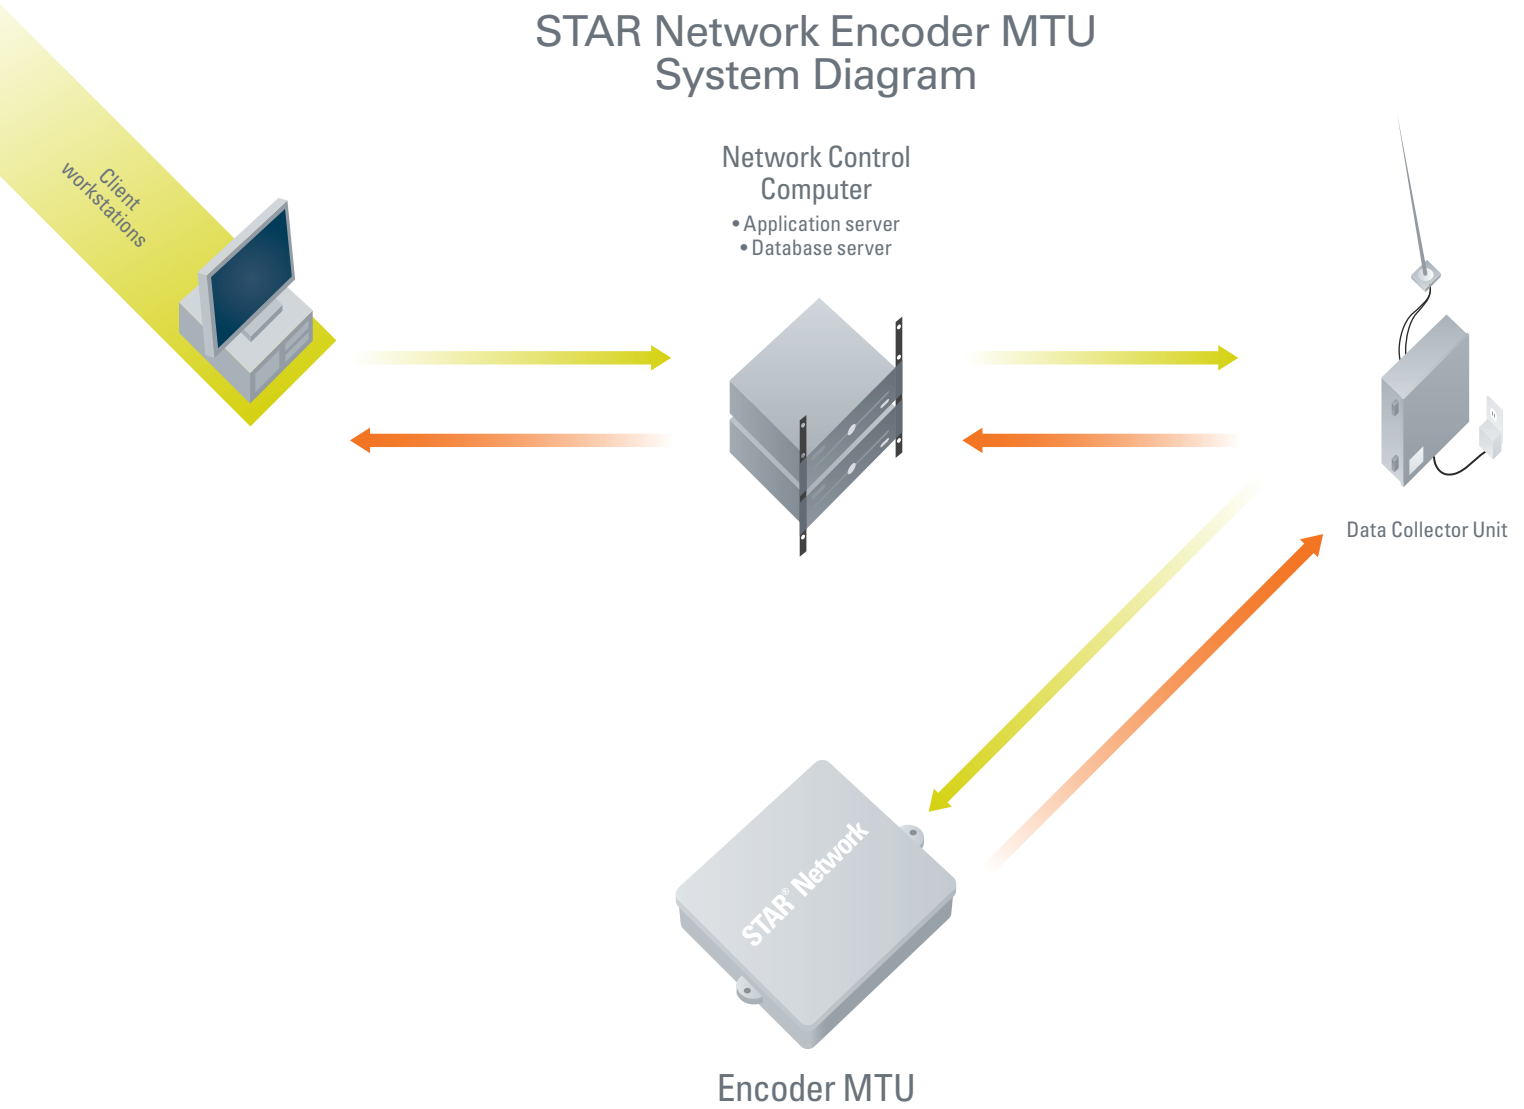

# STAR® Network Encoder MTU

METER TRANSMISSION UNIT

INDOOR

The STAR Network encoder MTU makes meter reading more efficient and allows for reduced costs, improved billing, and managed resources.

The MTU transmits accurate meter readings on defined schedules. Its powerful, narrow-band transmitter broadcasts over FCC-licensed, 450- to 470-MHz radio frequencies. The device works with encoder-register water meters that provide electronic output.

### Long-range power

Transmits meter data over a range of at least one mile

### Dual-port operation (optional)

Handles compound meters or multiple-meter installations including gas and water combinations

## STAR Network Encoder MTU System Diagram

*The encoder MTU links the meter to the STAR Network system, capturing valuable data and providing the benefits of reliable AMI.*